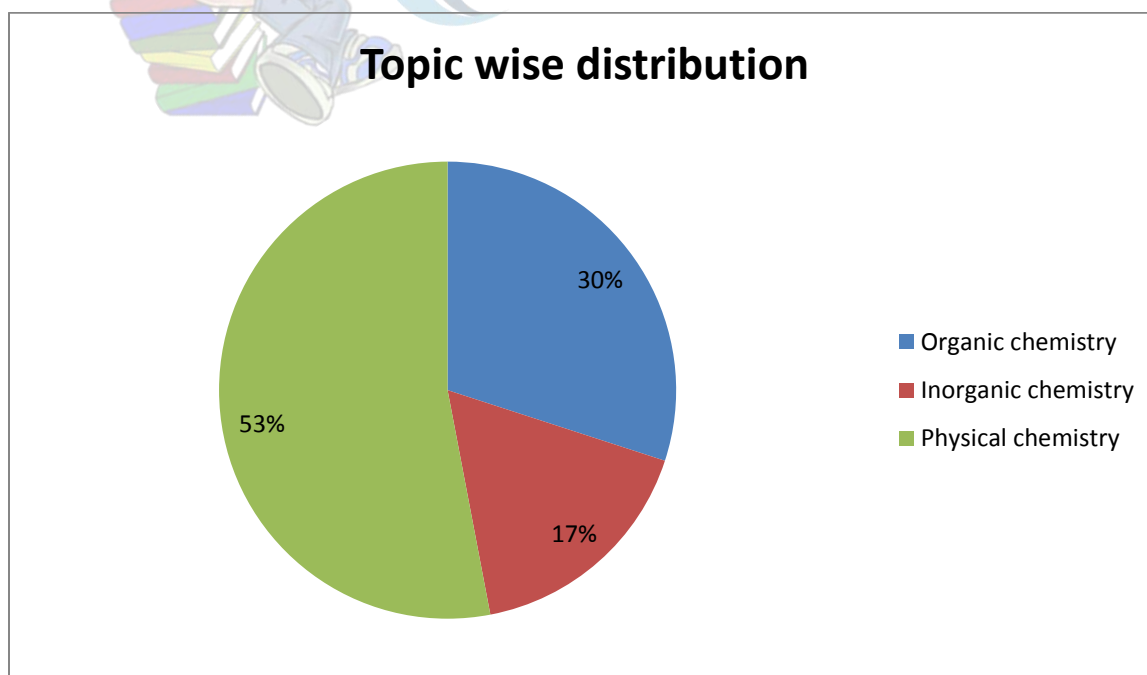

Analysis of Chemistry of JEE Mains 2013

*This analysis was downloaded from Planceess Edu Solutions Pvt. Limited (<http://www.planceessiit.com>)