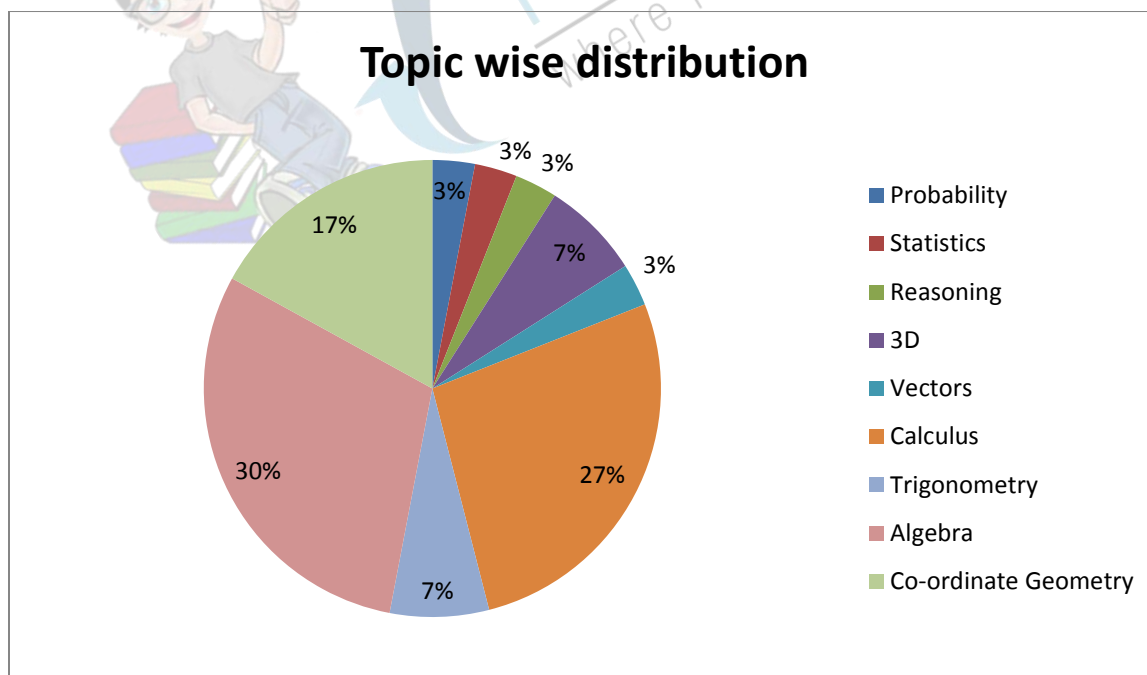

Analysis of Mathematics of JEE Mains 2013

*This analysis was downloaded from Planceess Edu Solutions Pvt. Limited (<http://www.planceessiit.com>)