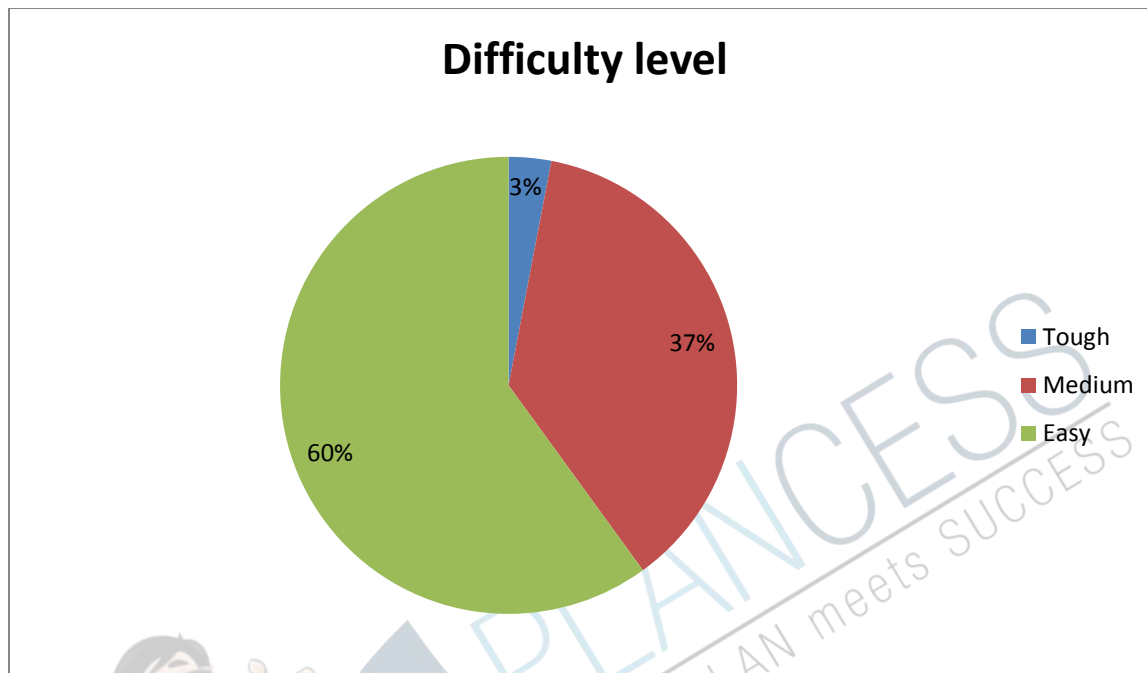

Analysis of Mathematics of JEE Mains 2013

*This analysis was downloaded from Planceess Edu Solutions Pvt. Limited (<http://www.planceessiit.com>)